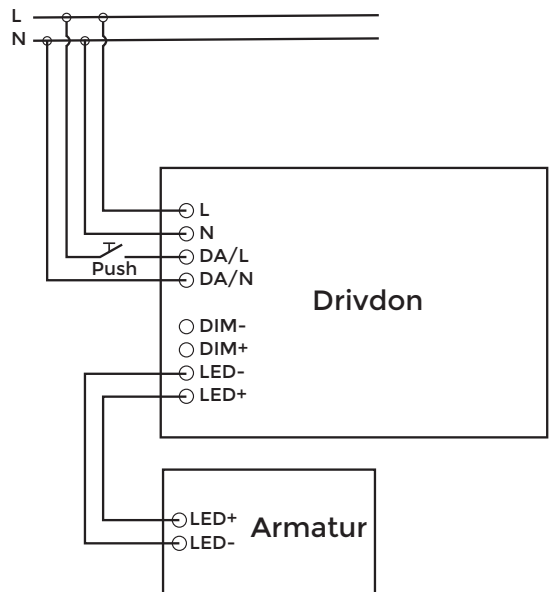

Kopplingschema Push-Dim